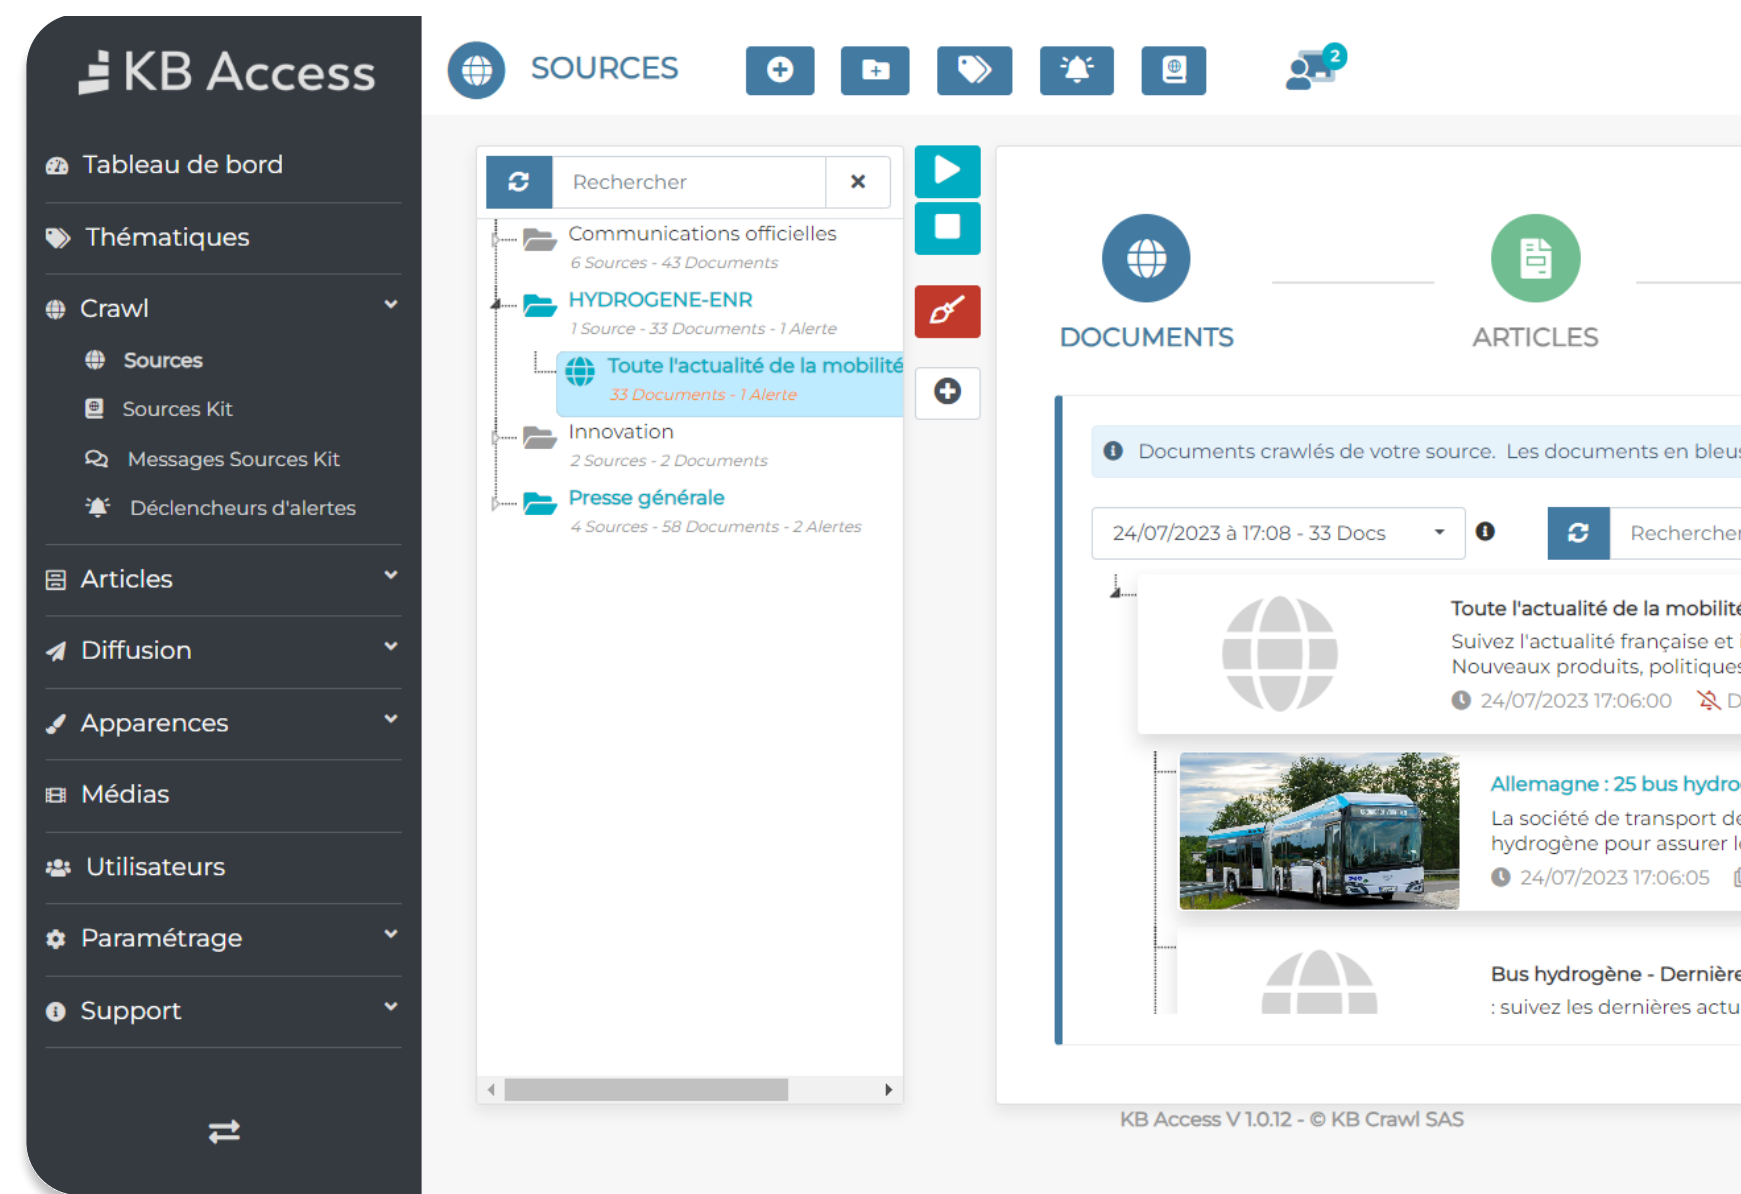

KB Access

Capture the information essential to creating value for your company.

The all-in-one solution for SMEs, SMIs, ETIs and the self-employed

KB Access provides small and medium-sized businesses with the essentials a complete view of their markets and competitors, to help them their strategy and take action.

Simplify monitoring

A pre-configured and qualified set of sources lets you start your watch immediately. You can then enrich your database by easily configuring the sites you wish to monitor. You can precisely target and filter the most important information using your own monitoring criteria.

Share and use

Organize and distribute your content for collective knowledge and cross-functional involvement in your organization. You can push articles into newsletters or publish them on your own personalized distribution space. Thanks to the mobile application, your readers stay permanently connected to their environment.